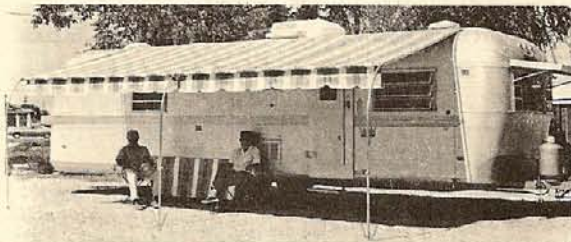

carter **SHADE**

"The Originators"
of Roll-Up Awnings
For All Types of
Modern RecV's
CONVENIENT
EASY, FAST

ROLL-UP AWNINGS

One Person Rolls it Out For Use

Zip, Zap it Rolls Up Securely to Travel

INCREASES your living area up to 180 square feet.
KEEPS your unit 10 to 15 degrees cooler. Choose from
sizes 8'x8' to 9'x20'.

CONVENIENT SHADE, FAST

No stepladder. Simply release the lock and roll the awning into position. The spring-loaded, adjustable pressure side bar is put in position to keep the awning taut. Uprights that travel on the side of the unit are moved to a standing position. You are ready to enjoy your awning for shade or rain protection.

EASY TO STORE FOR TRAVEL

Rolled up quickly with a special ratchet wrench, the Carter Shade Roll-Up Awning is securely locked to the side of your unit for safe travel, unaffected by wind or rain. You can put it up or down easily in one minute.