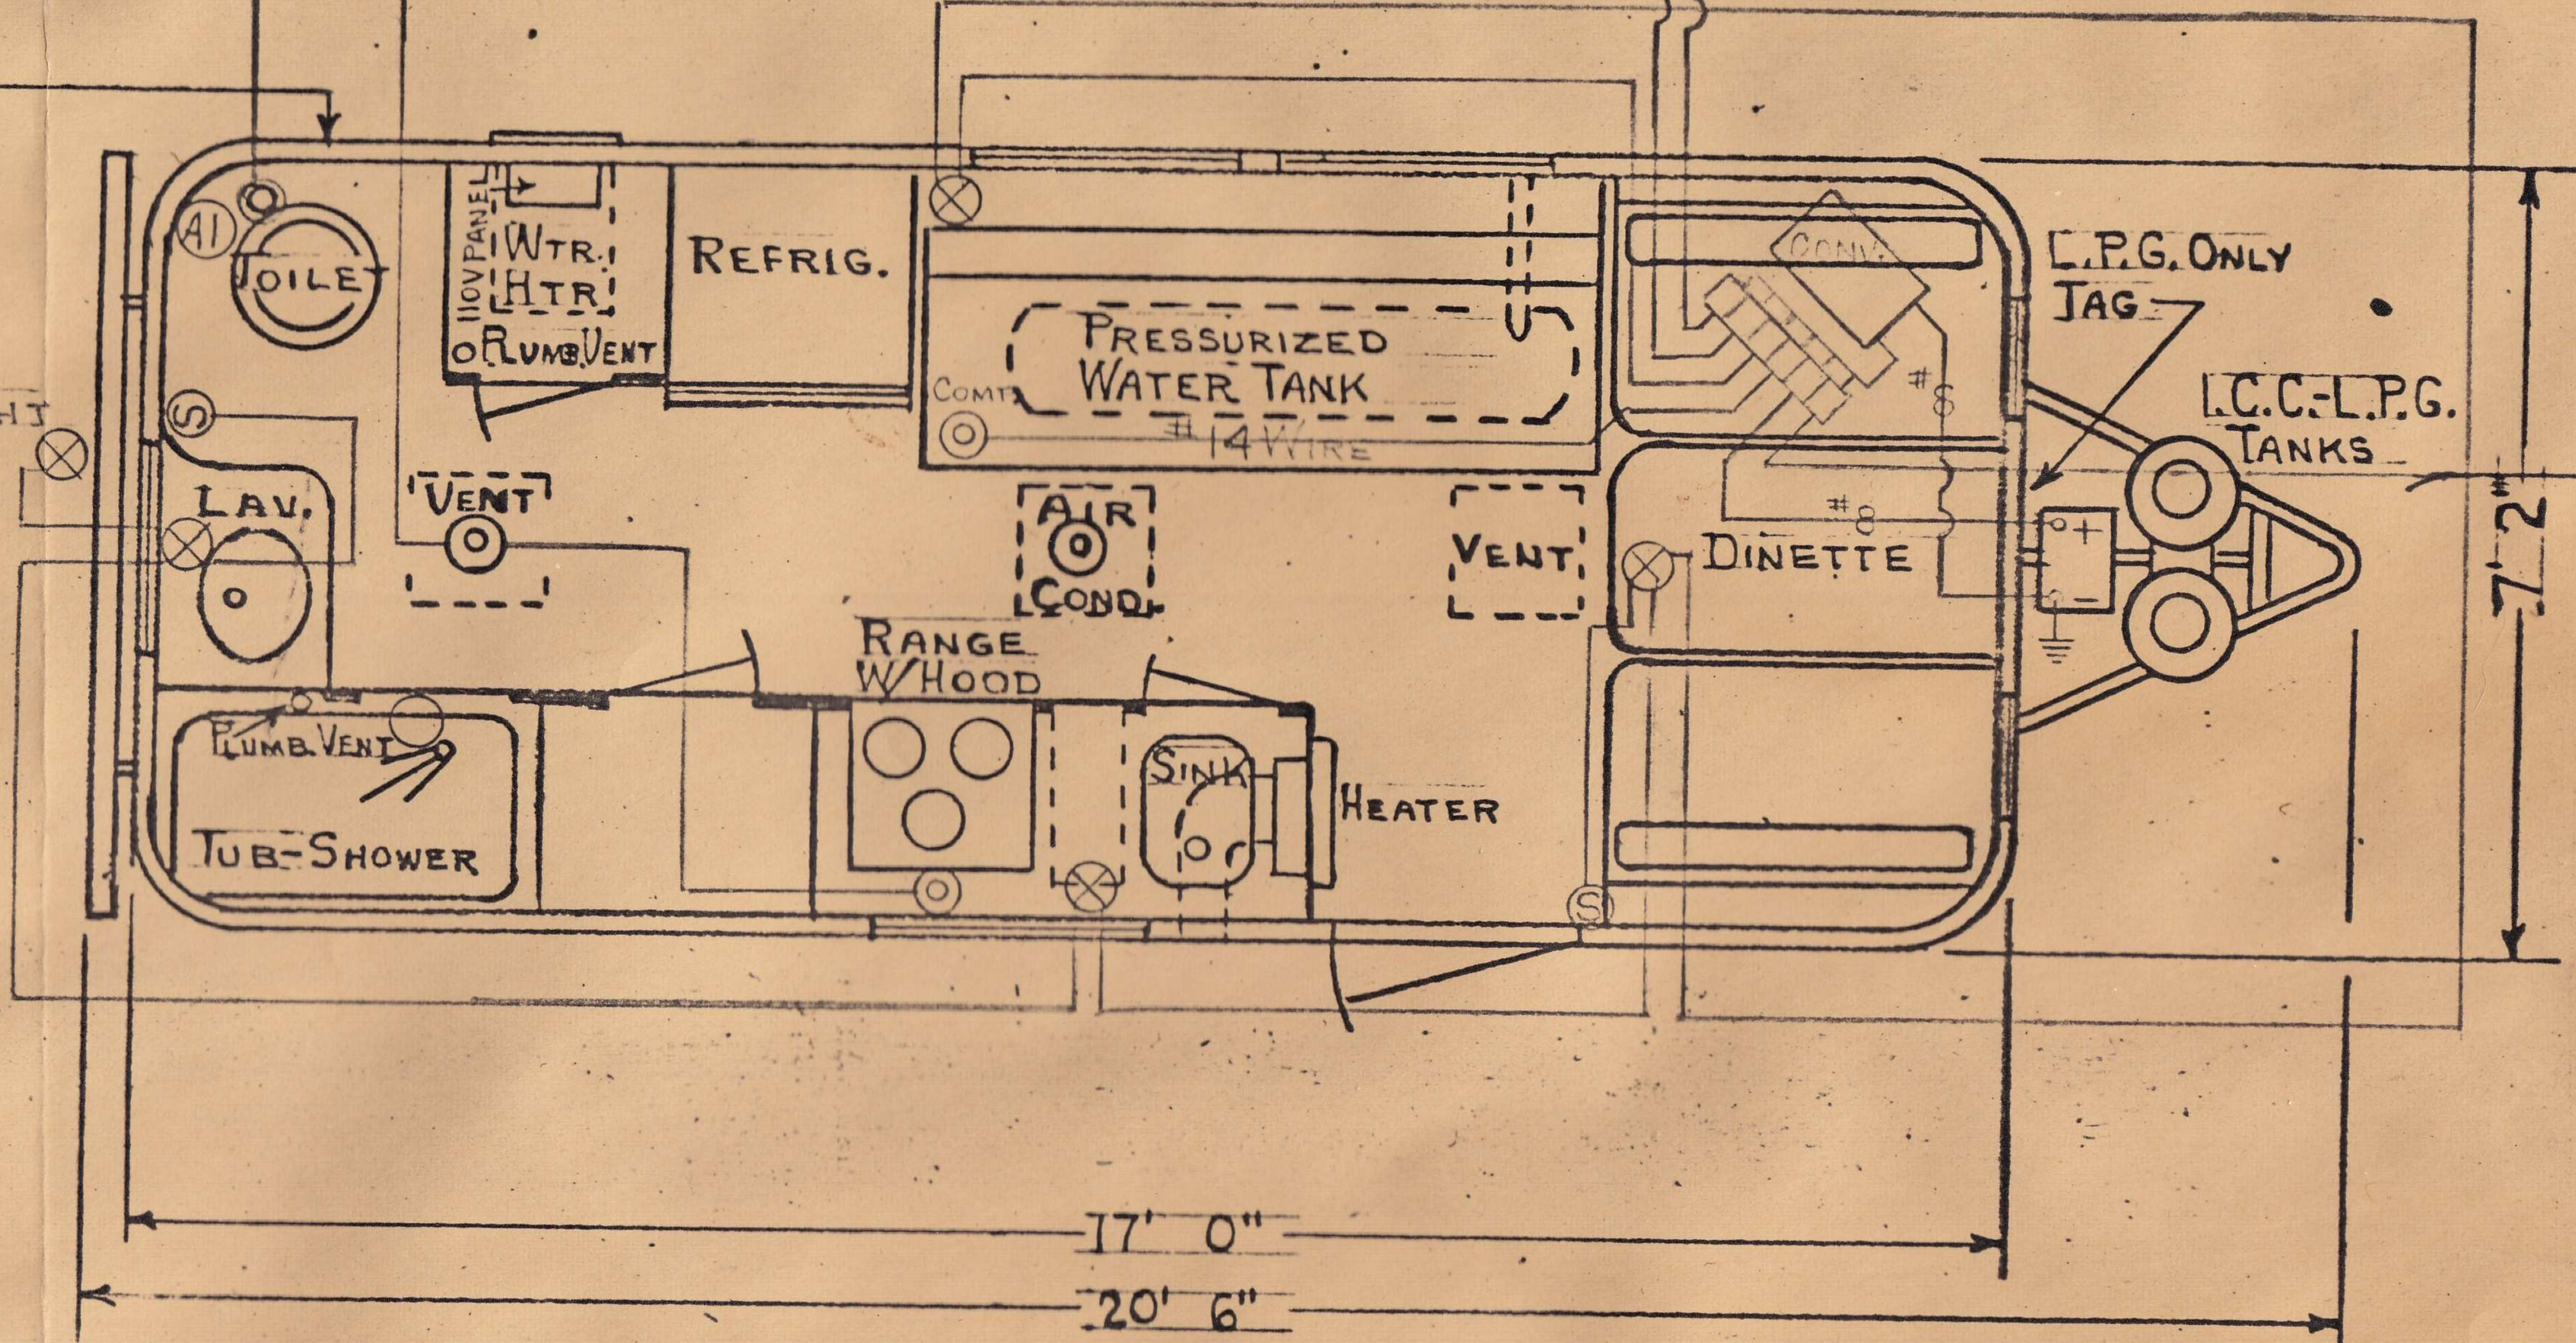

ALL 12 VOLT WIRE IS PLASTIC INSULATED STRANDED WIRE

OPTIONAL EQ
A1 MONOMATIC TOILET

MONOMATIC TOILET MOTOR CIRCUIT #14 WIRE

FAN MOTOR CIRCUIT #14 WIRE

LIGHT CIRCUIT #12 WIRE

DRAINAGE OUTLET  
 WATER INLET  
 ELECT. CABLE  
 110V ONLY TAG

TRUNK LIGHT

⊙ - C.O.	⊙ - MOTOR
⊗ - LIGHT	Ⓢ - SWITCH

FLOOR PLAN AND ELECTRICAL SCHEMATIC - 12V

1/2" WIRE PLASTIC INSULATED STRANDED WIRE

OPTIONAL EQUIPMENT  
A1 MONOMATIC TOILET (MODEL W)

MONOMATIC TOILET MOTOR CIRCUIT #14 WIRE

FAN MOTOR CIRCUIT #14 WIRE

LIGHT CIRCUIT #12 WIRE

WATER OUTLET  
WATER INLET  
CABLE  
WATER TAG

TRUNK LIGHT

TOW VEHICLE

⊙	- MOTOR
Ⓢ	- SWITCH

FLOOR PLAN AND ELECTRICAL SCHEMATIC - 12V

2.5SCA