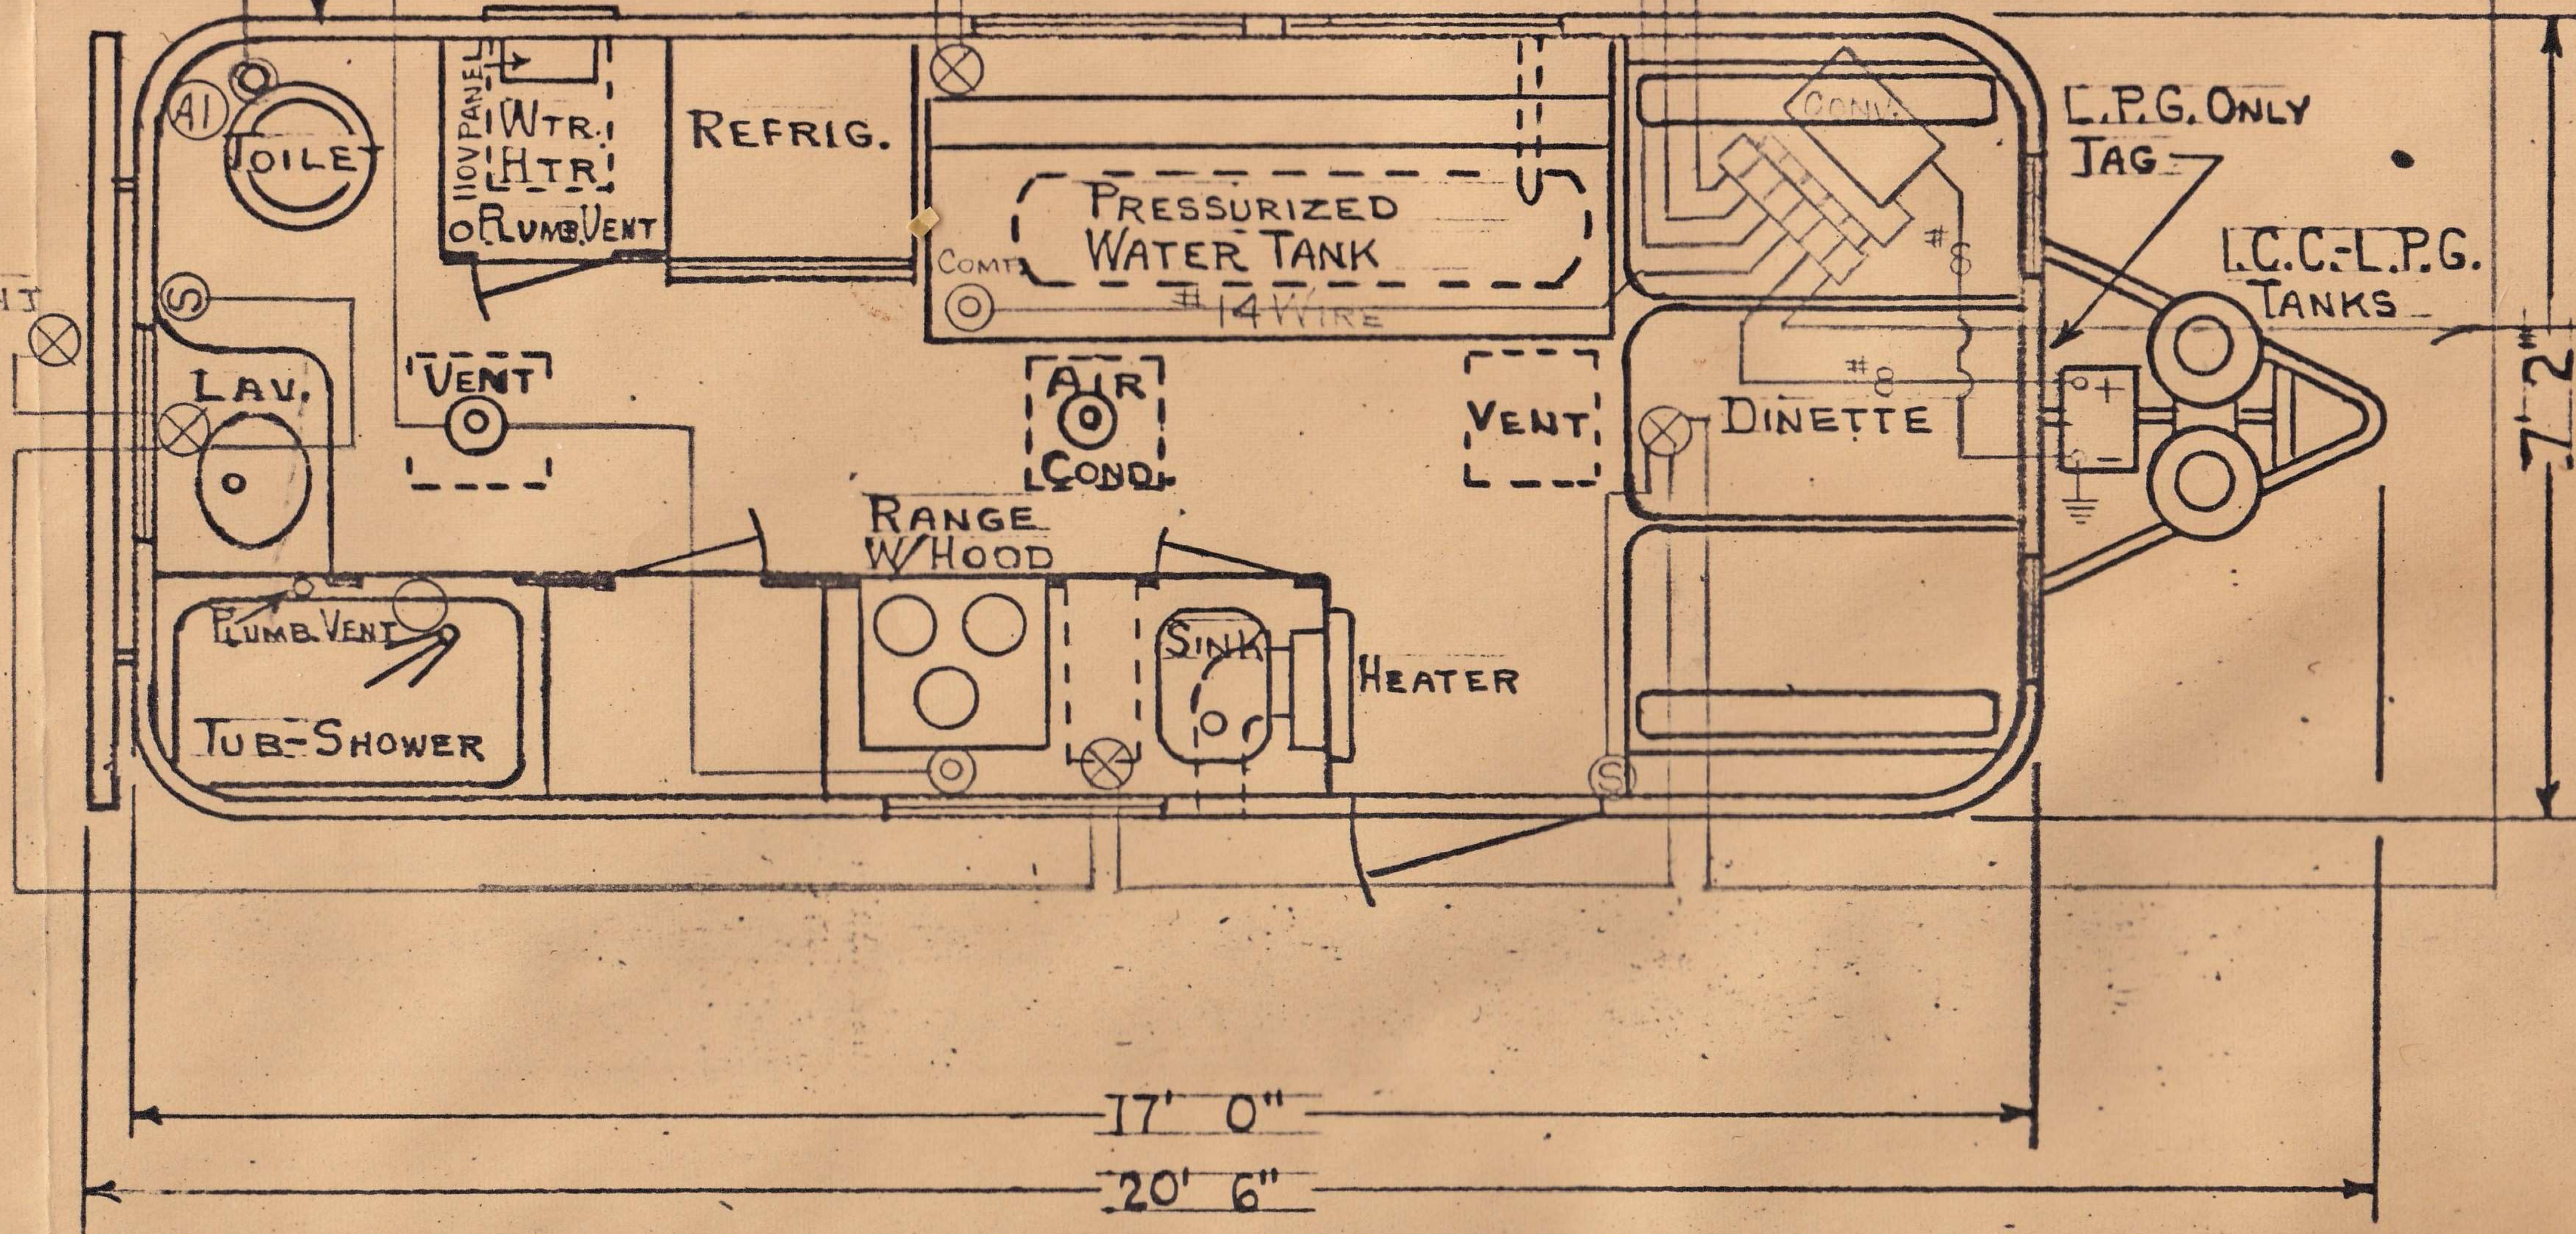

ALL 12 VOLT WIRE IS PLASTIC INSULATED STRANDED WIRE

OPTIONAL EQ
A1 MONOMATIC TOILET

MONOMATIC TOILET MOTOR CIRCUIT #14 WIRE

FAN MOTOR CIRCUIT #14 WIRE

LIGHT CIRCUIT #12 WIRE

DRAINAGE OUTLET  
 WATER INLET  
 ELECT. CABLE  
 110V ONLY TAG

TRUNK LIGHT

⊙ - C.O.	⊙ - MOTOR
⊗ - LIGHT	Ⓢ - SWITCH

FLOOR PLAN AND ELECTRICAL SCHEMATIC - 12V

1/2" WIRE PLASTIC INSULATED STRANDED WIRE

OPTIONAL EQUIPMENT  
A1 MONOMATIC TOILET (MODEL W)

MONOMATIC TOILET MOTOR CIRCUIT #14 WIRE

FAN MOTOR CIRCUIT #14 WIRE

LIGHT CIRCUIT #12 WIRE

WATER OUTLET  
WATER INLET  
CABLE  
WATER TAG

TRUNK LIGHT

TOW VEHICLE

⊙	- MOTOR
Ⓢ	- SWITCH

FLOOR PLAN AND ELECTRICAL SCHEMATIC - 12V

2.5SCA