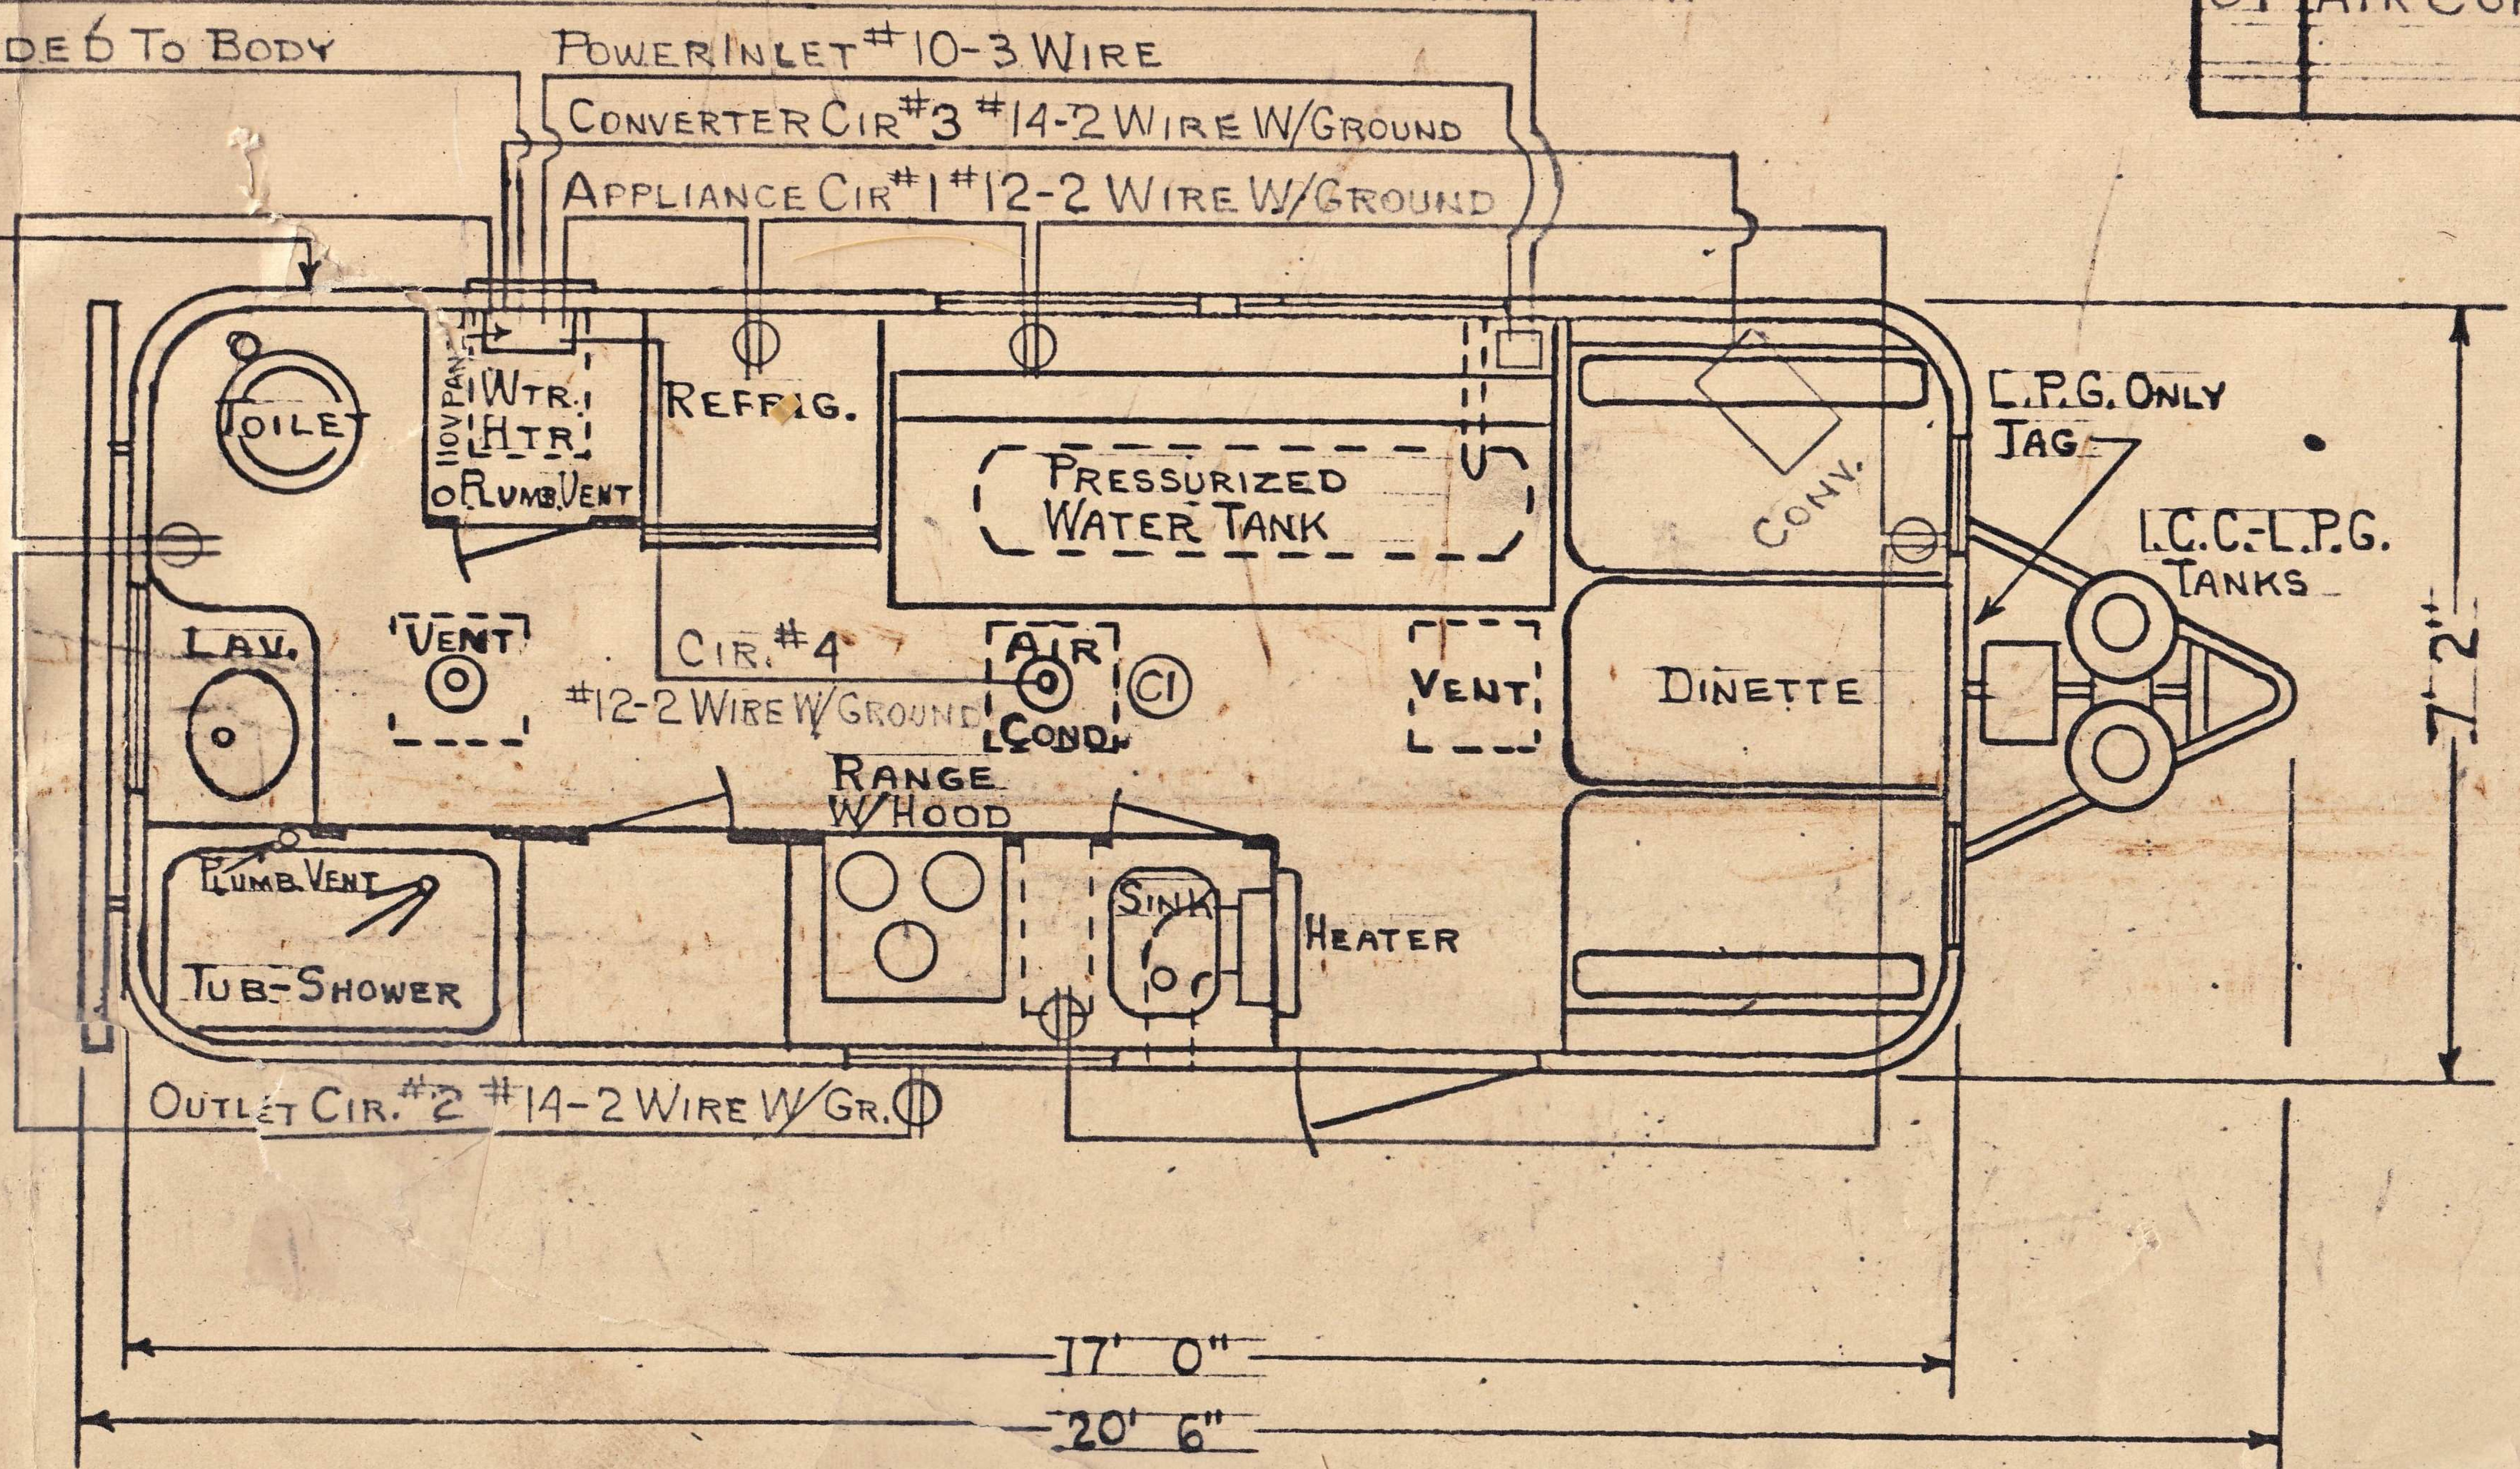

POWER SUPPLY CABLE - 25' #10-3AWG TYPE ST WIRE WITH 30 AMP POLARIZED CAP
GROUNDED TO BODY

OPTIONAL EQUIPMENT	
CI	AIR CONDITIONER.

AGE OUTLET
INLET
T. CABLE
NLY TAG

⊙	- MOTOR
⊙	- SWITCH

FLOOR PLAN AND ELECTRICAL SCHEMATIC - 110V